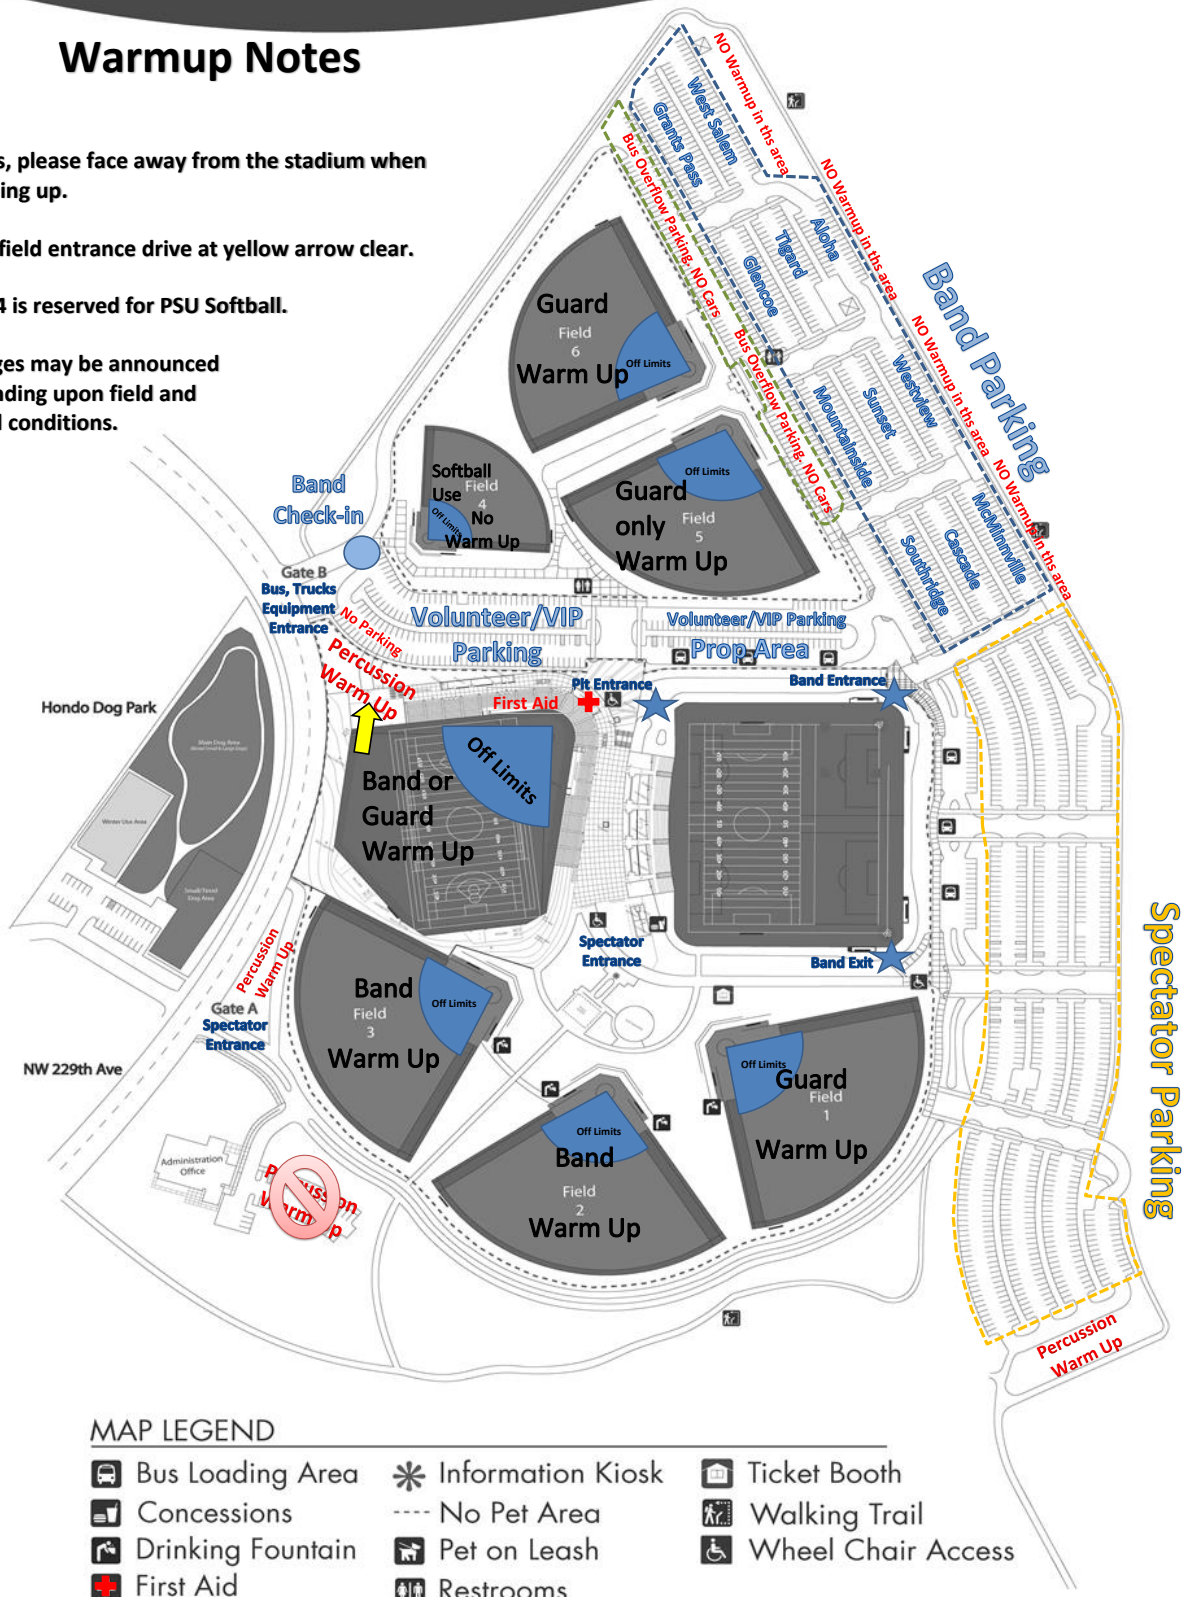

Parking & Warmup Map

Southridge Spectacle of Sound 2017

Warmup Notes

Winds, please face away from the stadium when warming up.

Keep field entrance drive at yellow arrow clear.

Field 4 is reserved for PSU Softball.

Changes may be announced depending upon field and sound conditions.

MAP LEGEND

- | | | |
|-------------------|-------------------|--------------------|
| Bus Loading Area | Information Kiosk | Ticket Booth |
| Concessions | No Pet Area | Walking Trail |
| Drinking Fountain | Pet on Leash | Wheel Chair Access |
| First Aid | Restrooms | |