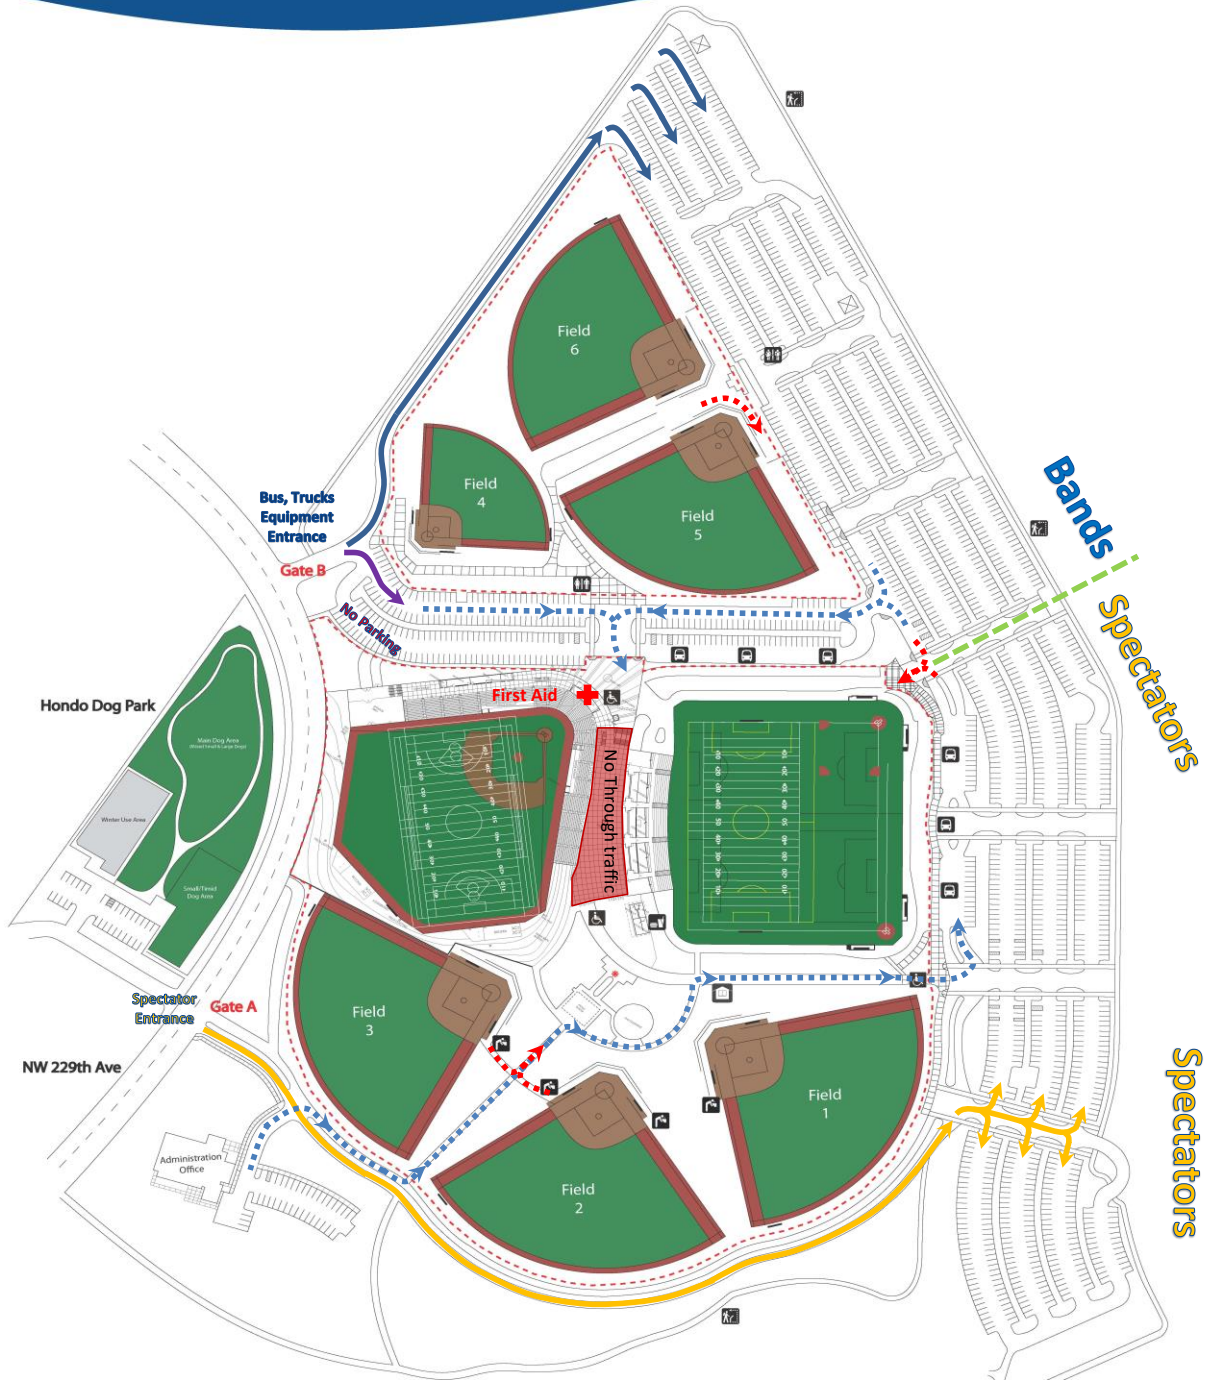

Flow Map

Southridge Spectacle of Sound 2017

MAP LEGEND

- | | |
|-------------------------|--------------------|
| Spectators | Band & Color Guard |
| Bus, Trucks & Equipment | Pit |
| VIP & Volunteers | |